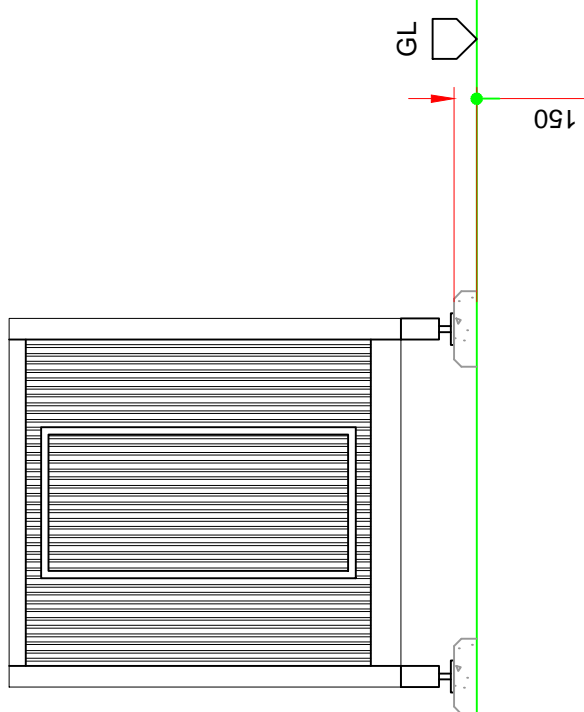

Side Elevation