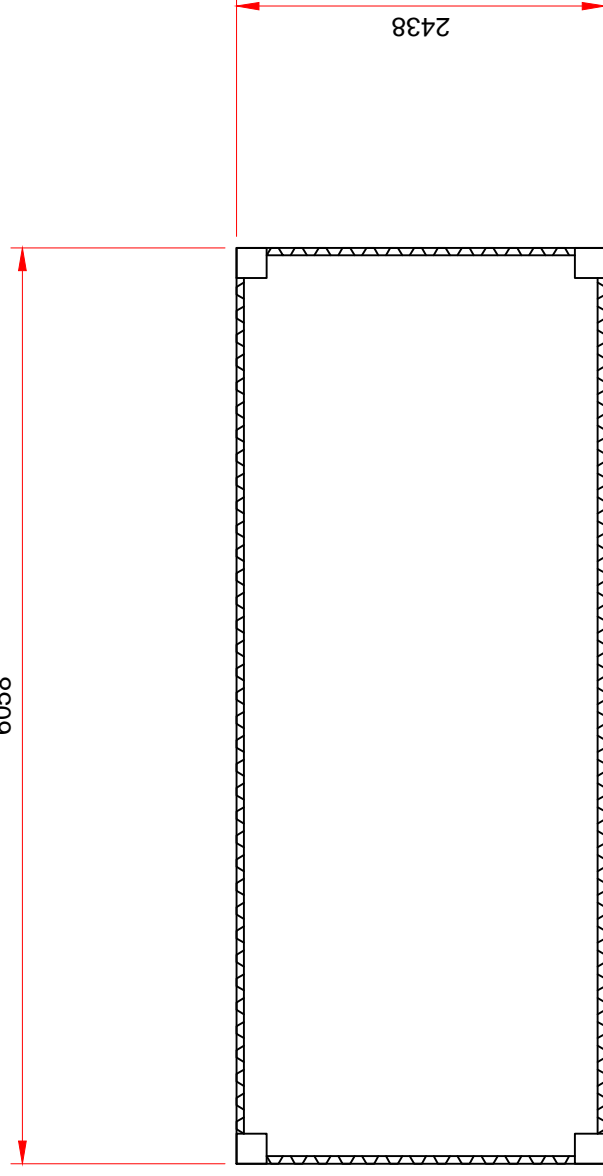

6058

Plan View